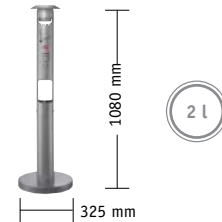

Stückzahl pro Palette
quantity per pallet
30

SMOKERS' HELP

Wesco Raucherstab

Standascher im schlanken „Poller“-Design mit Schutzdach oben. Durch die schmalen Öffnungen oben können Asche und Zigarettenkippen entsorgt werden, die in einem herausnehmbaren Einsatz aufgefangen werden. Der Einwurf unten dient zur Entsorgung von Zigarettenschachteln, ebenfalls mit Metalleinsatz. Der schwere Standfuß verhindert ein Umstoßen. Der Behälter kann zum Entleeren des unteren Teils auf Kniehöhe geöffnet werden und der Einsatz so einfach entnommen werden. Der wetterfeste „Raucherstab“ ist aus widerstandsfähigem Aluminium, das mit einer UV-beständigen Pulverbeschichtung versehen ist.

Floor-standing ashtray in slim-line “bollard” design with protective cover. Ash and cigarette butts can be disposed of through the slots at the top and are collected in a removable insert. The opening below can be used for disposing of cigarette packets and is also equipped with a metal insert. The heavy base prevents it from being knocked over. The container can be opened at knee height for emptying the lower part by simply removing the insert. This weatherproof ashbin is made from durable aluminium covered with a UV-resistant powder coating. Metal inserts in both openings for easy disposal

Art. 395 351
-11 Silber

Metalleinsätze in
beiden Einwüfen zur
einfachen Entsorgung

Metal inserts in both
openings for easy disposal

inkl. Schutzdach
with protective cover

Object 6