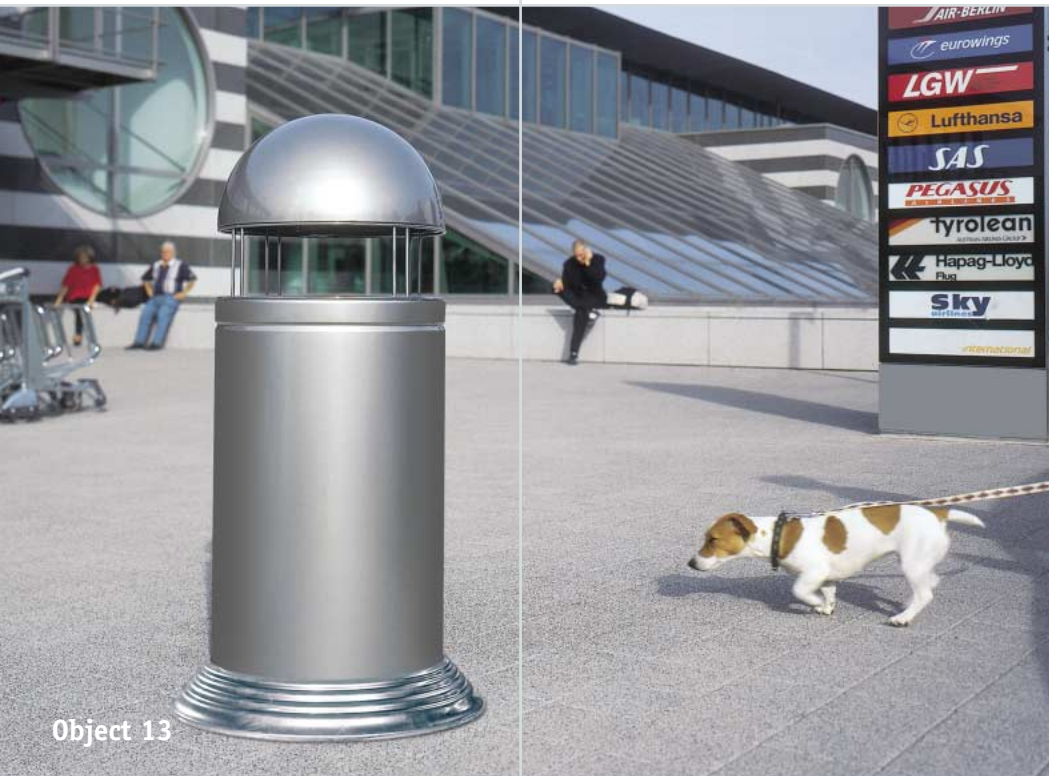

Art. 358 931
-02 Rot
-03 Neusilber
-13 Graphit
-53 Blau*

Weiteres Zubehör:
Bodenanker

Available upon request: easy-to-install anchor

Art. 355 001-00

* Auslaufmodell
discontinued colour